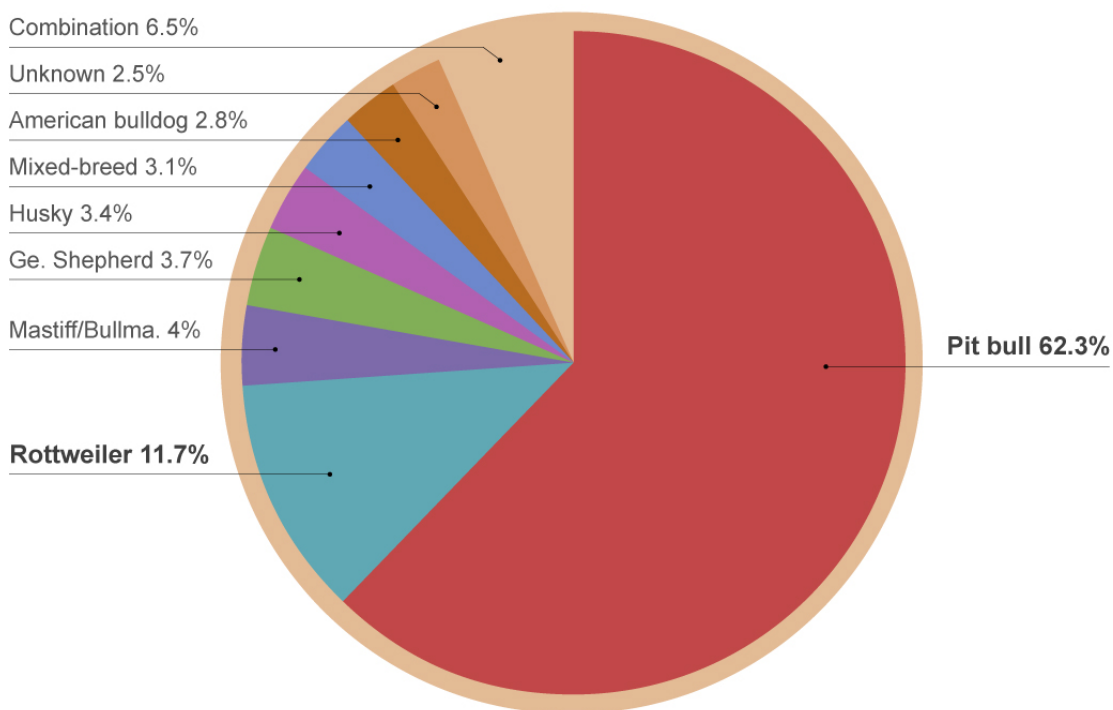

## 10-Year U.S. Dog Bite Fatality Chart - 2005 to 2014

During this 10-year period, 326 Americans suffered death due to dog bite injury.

### Chart Key

Dog Breed	Deaths	% of Total
Pit bull	203	62.3%
Rottweiler	38	11.7%
Mastiff/Bullmastiff <sup>1</sup>	13	4.0%
German shepherd	12	3.7%
Husky	11	3.4%
Mixed breed	10	3.1%
American bulldog	9	2.8%
Unknown	8	2.5%
Combination <sup>2</sup>	6 and less	6.5%

<sup>1</sup> Includes: Italian and English mastiff, Neapolitan mastiff, bullmastiff and mastiff-mixes. <sup>2</sup> Multiple dog breeds contributed to the deaths of 6 or fewer persons during this 10-year period including, but not limited to: boxer, malamute, cane corso, chow chow, doberman pinscher, golden retriever, labrador retriever, wolf hybrid, presa canario and more.