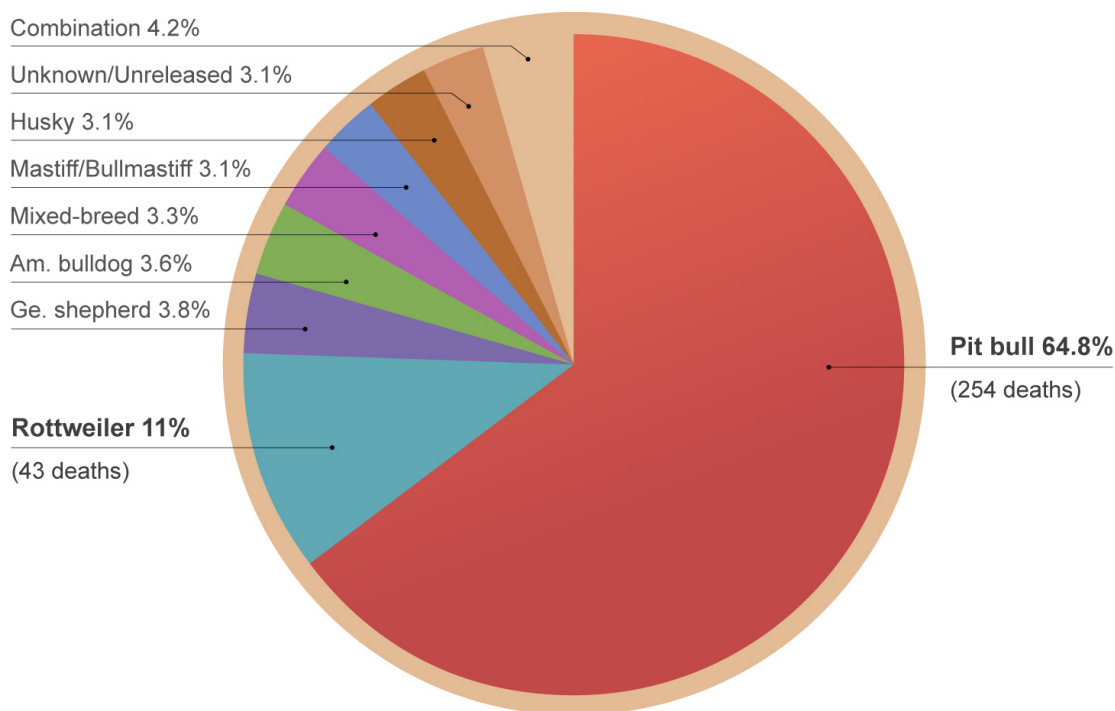

12-Year U.S. Dog Bite Fatality Chart - 2005 to 2016

During this 12-year period, 392 Americans suffered death due to dog bite injury.

Chart Key

Dog Breed	Deaths	% of Total
Pit bull	254	64.8%
Rottweiler	43	11.0%
German shepherd	15	3.8%
American bulldog	14	3.6%
Mixed-breed	13	3.3%
Mastiff/Bullmastiff [†]	12	3.1%
Husky	12	3.1%
Unknown/Unreleased	12	3.1%
Combination [‡]	≤ 7	4.2%+

DogsBite.org contains verifiable information about U.S. citizens killed by dogs including the name and age of each victim, location of attack, dog breed and up to 18 other factors. Source citations are available at www.DogsBite.org.

[†] Includes: Italian and English mastiff, Neapolitan mastiff, bullmastiff and mastiff-mixes.
[‡] Combination includes 32 dog breeds that contributed to 7 or fewer deaths. Of these, 12 breeds each contributed from 7 to 2 deaths and 20 breeds each contributed to 1 death. Because some fatal attacks involve multiple dog breeds, the total will exceed 100%.